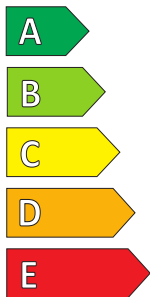

Product Information Sheet

Delegated Regulation (EU) 2020/740

Supplier name or trademark	KUMHO KH27
Commercial name or trade designation	KH27
Tyre type identifier	2245233
Tyre size designation	185/55R15
Load-capacity index	86
Speed category symbol	H
Fuel efficiency class	B
Wet grip class	B
External rolling noise class	B
External rolling noise value	71 dB
Severe snow tyre	No
Ice tyre	No
Date of start of production	05/21
Date of end of production	05/24
Load version	XL
Additional information	

ENERG

KUMHO KH27

2245233

185/55R15 86 H

C1

B

B