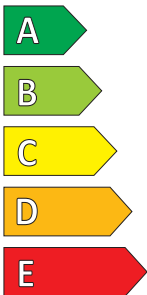

# Product Information Sheet

Delegated Regulation (EU) 2020/740

|                                      |                   |
|--------------------------------------|-------------------|
| Supplier name or trademark           | <b>NEXENTIRE</b>  |
| Commercial name or trade designation | <b>N'FERA SU1</b> |
| Tyre type identifier                 | <b>15509</b>      |
| Tyre size designation                | <b>205/60R16</b>  |
| Load-capacity index                  | <b>92</b>         |
| Speed category symbol                | <b>H</b>          |
| Fuel efficiency class                | <b>B</b>          |
| Wet grip class                       | <b>B</b>          |
| External rolling noise class         | <b>B</b>          |
| External rolling noise value         | <b>71 dB</b>      |
| Severe snow tyre                     | <b>No</b>         |
| Ice tyre                             | <b>No</b>         |
| Date of start of production          | <b>16/21</b>      |
| Date of end of production            | <b>-</b>          |
| Load version                         | <b>SL</b>         |
| Additional information               |                   |

# ENERG

**NEXENTIRE**

15509

205/60R16 92 H

C1

**B**

**B**