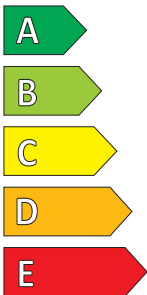

Product Information Sheet

Delegated Regulation (EU) 2020/740

Supplier name or trademark	NEXENTIRE
Commercial name or trade designation	ROADIAN CTX
Tyre type identifier	17159
Tyre size designation	235/55R18
Load-capacity index	104
Speed category symbol	H
Fuel efficiency class	B
Wet grip class	D
External rolling noise class	B
External rolling noise value	72 dB
Severe snow tyre	No
Ice tyre	No
Date of start of production	17/21
Date of end of production	-
Load version	XL
Additional information	

ENERG

NEXENTIRE

17159

235/55R18 104 H XL

C1

B

D