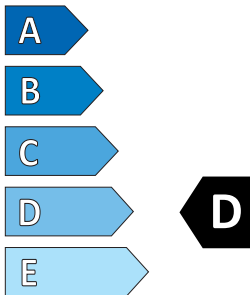

ENERG

NEXENTIRE

17159

235/55R18 104 H XL

C1

B

D