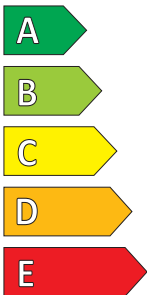

Product Information Sheet

Delegated Regulation (EU) 2020/740

Supplier name or trademark	KUMHO KC53
Commercial name or trade designation	KC53
Tyre type identifier	2270423
Tyre size designation	235/55R18
Load-capacity index	104
Speed category symbol	H
Fuel efficiency class	B
Wet grip class	D
External rolling noise class	B
External rolling noise value	71 dB
Severe snow tyre	No
Ice tyre	No
Date of start of production	13/21
Date of end of production	13/27
Load version	XL
Additional information	

ENERG

KUMHO KC53

2270423

235/55R18 104 H XL

C1

B

D