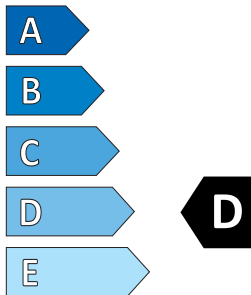

Product Information Sheet

Delegated Regulation (EU) 2020/740

Supplier name or trademark	KUMHO KC53
Commercial name or trade designation	KC53
Tyre type identifier	2270423
Tyre size designation	235/55R18
Load-capacity index	104
Speed category symbol	H
Fuel efficiency class	B
Wet grip class	D
External rolling noise class	B
External rolling noise value	71 dB
Severe snow tyre	No
Ice tyre	No
Date of start of production	13/21
Date of end of production	13/27
Load version	XL
Additional information	

ENERG

KUMHO KC53

2270423

235/55R18 104 H XL

C1

B

D