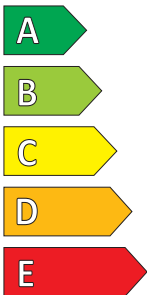

NEXENTIRE

16631

215/55R17 94 V

C1

B