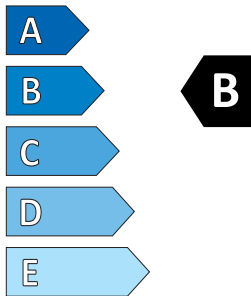

Product Information Sheet

Delegated Regulation (EU) 2020/740

Supplier name or trademark	Hankook
Commercial name or trade designation	KInERgy ECO 2
Tyre type identifier	1017555
Tyre size designation	195/65R15
Load-capacity index	91
Speed category symbol	H
Fuel efficiency class	B
Wet grip class	B
External rolling noise class	B
External rolling noise value	70 dB
Severe snow tyre	No
Ice tyre	No
Date of start of production	42/20
Date of end of production	-
Load version	SL
Additional information	

ENERG

Hankook

1017555

195/65R15 91 H

C1

B

B