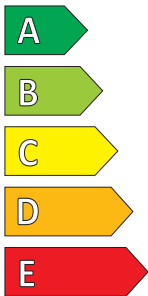

Product Information Sheet

Delegated Regulation (EU) 2020/740

Supplier name or trademark	Hankook
Commercial name or trade designation	KInERgy ECO 2
Tyre type identifier	1017555
Tyre size designation	195/65R15
Load-capacity index	91
Speed category symbol	H
Fuel efficiency class	B
Wet grip class	B
External rolling noise class	B
External rolling noise value	70 dB
Severe snow tyre	No
Ice tyre	No
Date of start of production	42/20
Date of end of production	-
Load version	SL
Additional information	

ENERG

Hankook

1017555

195/65R15 91 H

C1

B

B