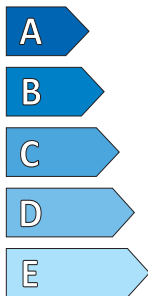

Product Information Sheet

Delegated Regulation (EU) 2020/740

Supplier name or trademark	PIRELLI
Commercial name or trade designation	PZERO
Tyre type identifier	31405
Tyre size designation	235/35R19
Load-capacity index	91
Speed category symbol	Y
Fuel efficiency class	D
Wet grip class	B
External rolling noise class	A
External rolling noise value	68 dB
Severe snow tyre	No
Ice tyre	No
Date of start of production	49/17
Date of end of production	-
Load version	XL
Additional information	

ENERG

PIRELLI

31405

235/35R19 91 Y XL

C1

D

B