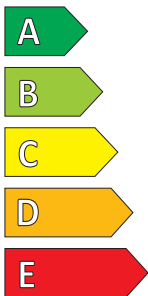

Product Information Sheet

Delegated Regulation (EU) 2020/740

Supplier name or trademark	PIRELLI
Commercial name or trade designation	PZERO
Tyre type identifier	31405
Tyre size designation	235/35R19
Load-capacity index	91
Speed category symbol	Y
Fuel efficiency class	D
Wet grip class	B
External rolling noise class	A
External rolling noise value	68 dB
Severe snow tyre	No
Ice tyre	No
Date of start of production	49/17
Date of end of production	-
Load version	XL
Additional information	

ENERG

PIRELLI

31405

235/35R19 91 Y XL

C1

D

B