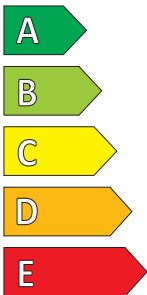

NEXENTIRE

15842

215/55R17 94 V

C1

B