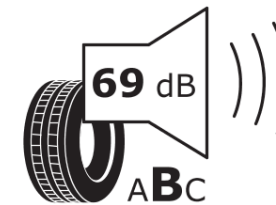

Product Information Sheet

Delegated Regulation (EU) 2020/740

Supplier name or trademark	MICHELIN
Commercial name or trade designation	PRIMACY 4 S2
Tyre type identifier	920789
Tyre size designation	205/55R16
Load-capacity index	91
Speed category symbol	H
Fuel efficiency class	A
Wet grip class	A
External rolling noise class	B
External rolling noise value	69
Severe snow tyre	No
Ice tyre	No
Date of start of production	43/17
Date of end of production	
Load version	SL
Additional information	205/55 R16 91H TL PRIMACY 4 S2 MI

ENERG

MICHELIN

920789

205/55R16 91 H

C1

2020/740