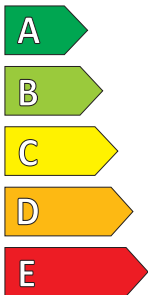

Product Information Sheet

Delegated Regulation (EU) 2020/740

Supplier name or trademark	Continental
Commercial name or trade designation	PremiumContact 6
Tyre type identifier	0358480
Tyre size designation	235/55 R 19
Load-capacity index	105
Speed category symbol	V
Fuel efficiency class	B
Wet grip class	A
External rolling noise class	B
External rolling noise value	72 dB
Severe snow tyre	No
Ice tyre	No
Date of start of production	01/20
Date of end of production	-
Load version	XL
Additional information	

ENERG

Continental

0358480

235/55 R 19 105 V XL

C1

B

A