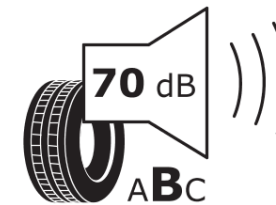

Product Information Sheet

Delegated Regulation (EU) 2020/740

Supplier name or trademark	MICHELIN
Commercial name or trade designation	PRIMACY 4 S1
Tyre type identifier	024348
Tyre size designation	225/45R18
Load-capacity index	95
Speed category symbol	Y
Fuel efficiency class	A
Wet grip class	B
External rolling noise class	B
External rolling noise value	70
Severe snow tyre	No
Ice tyre	No
Date of start of production	04/20
Date of end of production	
Load version	XL
Additional information	225/45 R18 95Y XL TL PRIMACY 4 S1 MI

ENERG

MICHELIN

024348

225/45R18 95 Y XL

C1

2020/740