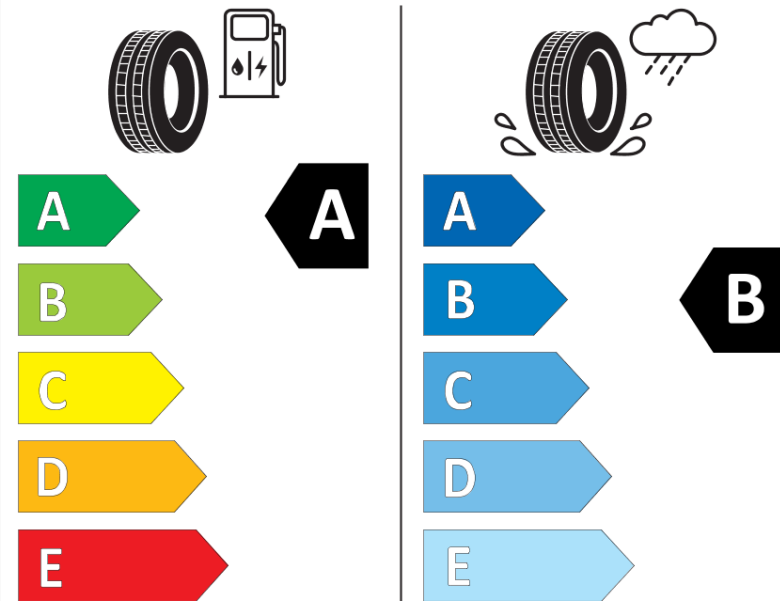

Product Information Sheet

Delegated Regulation (EU) 2020/740

Supplier name or trademark	MICHELIN
Commercial name or trade designation	PRIMACY 4 S1
Tyre type identifier	024348
Tyre size designation	225/45R18
Load-capacity index	95
Speed category symbol	Y
Fuel efficiency class	A
Wet grip class	B
External rolling noise class	B
External rolling noise value	70
Severe snow tyre	No
Ice tyre	No
Date of start of production	04/20
Date of end of production	
Load version	XL
Additional information	225/45 R18 95Y XL TL PRIMACY 4 S1 MI

ENERG

MICHELIN

024348

225/45R18 95 Y XL

C1

2020/740