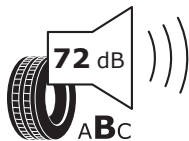

ENERG

Continental

0312856

255/45 R 20 105 V XL

C1

B

A