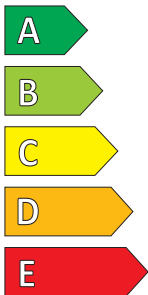

Continental

0312856

255/45 R 20 105 V XL

C1

B