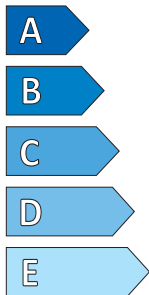

ENERG

Continental

0312856

255/45 R 20 105 V XL

C1

B

A