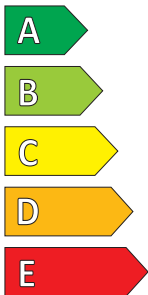

Product Information Sheet

Delegated Regulation (EU) 2020/740

Supplier name or trademark	Hankook
Commercial name or trade designation	Ventus PRime 3X
Tyre type identifier	1024648
Tyre size designation	235/65R17
Load-capacity index	104
Speed category symbol	H
Fuel efficiency class	B
Wet grip class	C
External rolling noise class	B
External rolling noise value	69 dB
Severe snow tyre	No
Ice tyre	No
Date of start of production	09/20
Date of end of production	-
Load version	SL
Additional information	

ENERG

Hankook

1024648

235/65R17 104 H

C1

B

C