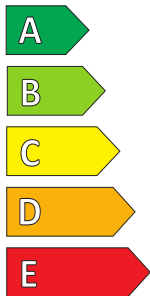

Product Information Sheet

Delegated Regulation (EU) 2020/740

Supplier name or trademark	KUMHO KH27
Commercial name or trade designation	KH27
Tyre type identifier	2245223
Tyre size designation	175/65R14
Load-capacity index	86
Speed category symbol	T
Fuel efficiency class	B
Wet grip class	B
External rolling noise class	B
External rolling noise value	71 dB
Severe snow tyre	No
Ice tyre	No
Date of start of production	05/21
Date of end of production	05/24
Load version	XL
Additional information	

ENERG

KUMHO KH27

2245223

175/65R14 86 T

C1

B

B